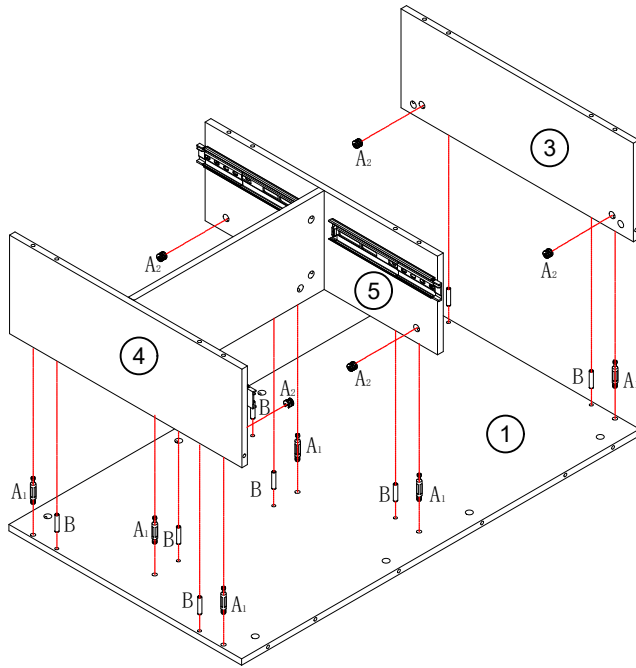

Assembly Instructions/Οδηγίες Συναρμολόγησης

X2

Hardware Fittings/Παρελκόμενα

  M6X40mm Ø15X11.5mm	 Ø8X40mm	 M7X50mm	 M3.5X14mm	 M3.5X35mm
Ax28pcs	Bx18pcs	Cx6pcs	Dx49pcs	Ex10pcs
				
Fx4pcs	Gx5pcs	Hx5pcs	Ix28pcs	

STEP 1/BHMA 1

	Dx16pcs
	F1x4pcs

STEP 2/BHMA 2

	A1x4pcs
	A2x4pcs
	Bx2pcs

STEP 3/BHMA 3

	A ₁ x8pcs
	A ₂ x8pcs
	Bx8pcs

STEP 4/BHMA 4

	Bx6pcs
	Cx6pcs

STEP 5/BHMA 5

	Dx25pcs
	Gx5pcs

STEP 6/BHMA 6

	Hx5pcs
--	--------

STEP 7/BHMA 7

	A ₁ x6pcs
	A ₂ x6pcs
	Bx2pcs

STEP 8/BHMA 8

	A ₁ x10pcs
	A ₂ x10pcs