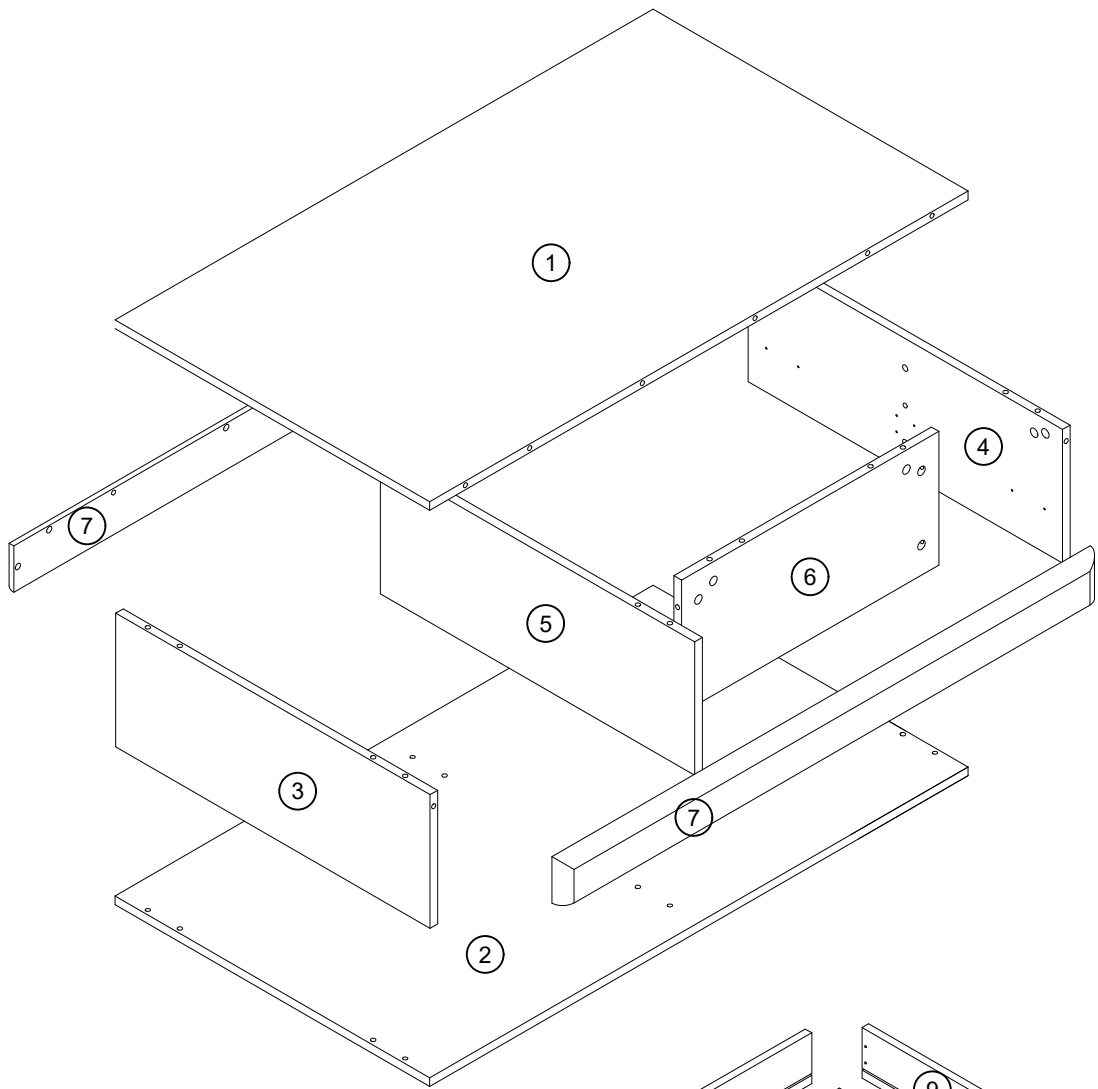

Assembly Instructions/Οδηγίες Συναρμολόγησης

X2

Hardware Fittings/Παρελκόμενα

  M6X40mm Ø15X11.5mm	 Ø8X40mm	 M7X50mm	 M3.5X14mm	 M3.5X35mm
Ax28pcs	Bx18pcs	Cx6pcs	Dx49pcs	Ex10pcs
				
Fx4pcs	Gx5pcs	Hx5pcs	Ix28pcs	

STEP 1/BHMA 1

	Dx16pcs
	F1x4pcs

STEP 2/BHMA 2

	A1x4pcs
	A2x4pcs
	Bx2pcs

STEP 3/BHMA 3

	A ₁ x8pcs
	A ₂ x8pcs
	Bx8pcs

STEP 4/BHMA 4

	Bx6pcs
	Cx6pcs

STEP 5/BHMA 5

	Dx25pcs
	Gx5pcs

STEP 6/BHMA 6

	Hx5pcs
--	--------

STEP 7/BHMA 7

	A ₁ x6pcs
	A ₂ x6pcs
	Bx2pcs

STEP 8/BHMA 8

	A ₁ x10pcs
	A ₂ x10pcs