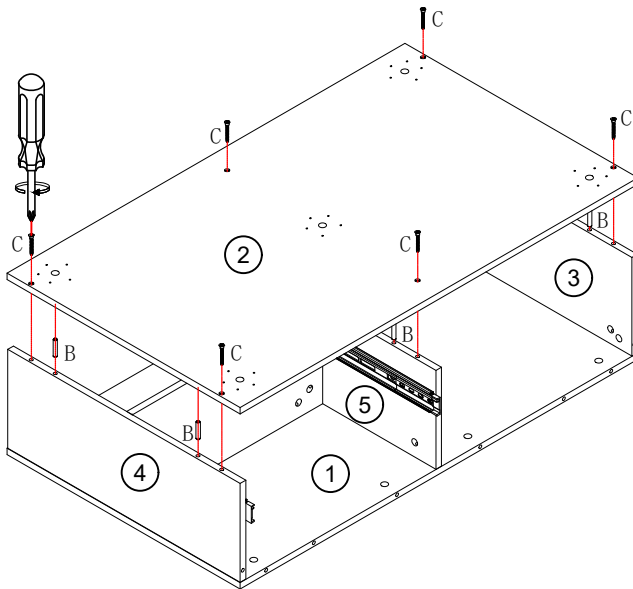

Assembly Instructions/Οδηγίες Συναρμολόγησης

X2

Hardware Fittings/Παρελκόμενα

  M6X40mm Ø15X11.5mm	 Ø8X40mm	 M7X50mm	 M3.5X14mm	 M3.5X35mm
Ax28pcs	Bx18pcs	Cx6pcs	Dx49pcs	Ex10pcs
				
Fx4pcs	Gx5pcs	Hx5pcs	Ix28pcs	

STEP 1/BHMA 1

	Dx16pcs
	F1x4pcs

STEP 2/BHMA 2

	A1x4pcs
	A2x4pcs
	Bx2pcs

STEP 3/BHMA 3

	A ₁ x8pcs
	A ₂ x8pcs
	Bx8pcs

STEP 4/BHMA 4

	Bx6pcs
	Cx6pcs

STEP 5/BHMA 5

	Dx25pcs
	Gx5pcs

STEP 6/BHMA 6

	Hx5pcs
--	--------

STEP 7/BHMA 7

	A ₁ x6pcs
	A ₂ x6pcs
	Bx2pcs

STEP 8/BHMA 8

	A ₁ x10pcs
	A ₂ x10pcs