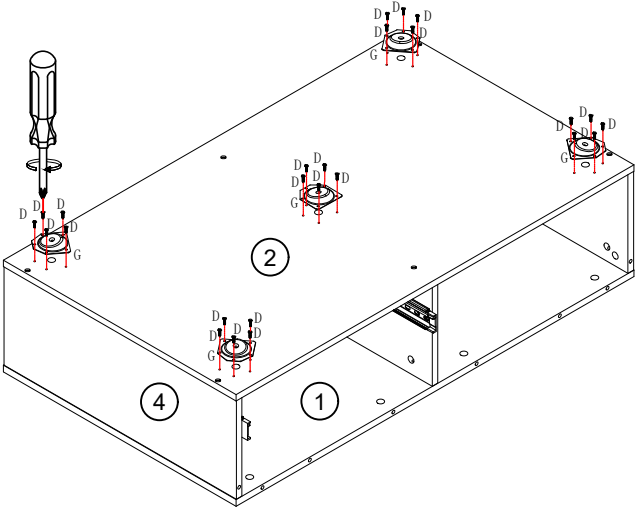

Assembly Instructions/Οδηγίες Συναρμολόγησης

X2

Hardware Fittings/Παρελκόμενα

  M6X40mm Ø15X11.5mm	 Ø8X40mm	 M7X50mm	 M3.5X14mm	 M3.5X35mm
Ax28pcs	Bx18pcs	Cx6pcs	Dx49pcs	Ex10pcs
				
Fx4pcs	Gx5pcs	Hx5pcs	Ix28pcs	

STEP 1/BHMA 1

	Dx16pcs
	F1x4pcs

STEP 2/BHMA 2

	A1x4pcs
	A2x4pcs
	Bx2pcs

STEP 3/BHMA 3

	A ₁ x8pcs
	A ₂ x8pcs
	Bx8pcs

STEP 4/BHMA 4

	Bx6pcs
	Cx6pcs

STEP 5/BHMA 5

	Dx25pcs
	Gx5pcs

STEP 6/BHMA 6

	Hx5pcs
--	--------

STEP 7/BHMA 7

	A ₁ x6pcs
	A ₂ x6pcs
	Bx2pcs

STEP 8/BHMA 8

	A ₁ x10pcs
	A ₂ x10pcs