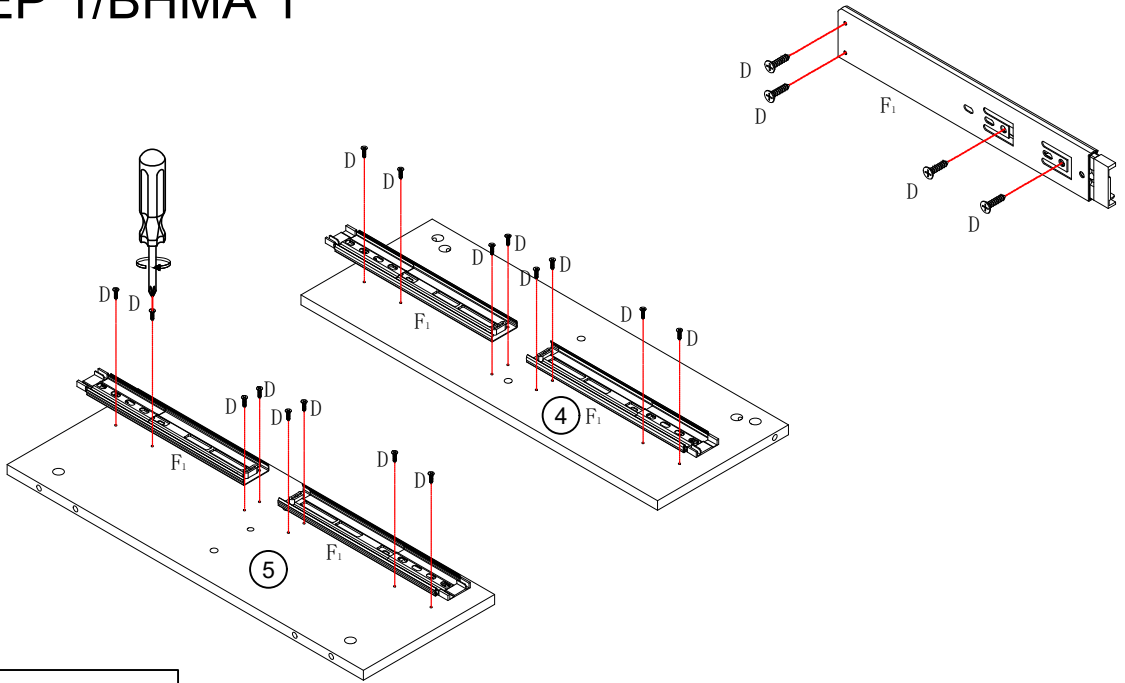

Assembly Instructions/Οδηγίες Συναρμολόγησης

X2

Hardware Fittings/Παρελκόμενα

  M6X40mm Ø15X11.5mm	 Ø8X40mm	 M7X50mm	 M3.5X14mm	 M3.5X35mm
Ax28pcs	Bx18pcs	Cx6pcs	Dx49pcs	Ex10pcs
				
Fx4pcs	Gx5pcs	Hx5pcs	Ix28pcs	

STEP 1/BHMA 1

	Dx16pcs
	F1x4pcs

STEP 2/BHMA 2

	A1x4pcs
	A2x4pcs
	Bx2pcs

STEP 3/BHMA 3

	A ₁ x8pcs
	A ₂ x8pcs
	Bx8pcs

STEP 4/BHMA 4

	Bx6pcs
	Cx6pcs

STEP 5/BHMA 5

	Dx25pcs
	Gx5pcs

STEP 6/BHMA 6

	Hx5pcs
--	--------

STEP 7/BHMA 7

	A ₁ x6pcs
	A ₂ x6pcs
	Bx2pcs

STEP 8/BHMA 8

	A ₁ x10pcs
	A ₂ x10pcs