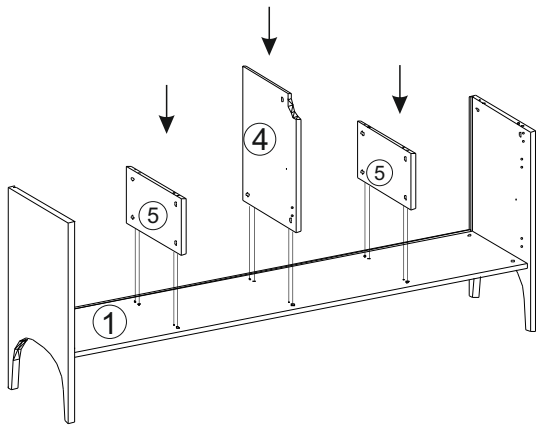

Code	63	62	153	144	159	604	165	3	753	756	758	754	810
Fitting													
Piece	26	26	8	26	14	8	8	16	2	2	2	2	1

3,5x25
arkalık vidası

HINGE WITHOUT STOPPER Ø8 MM WITH DOWEL MASTER CRANK 9

HINGE WITHOUT STOPPER Ø8 MM WITH DOWEL MASTER CRANK 18

HINGE WITHOUT STOPPER Ø8 MM WITH DOWEL MASTER CRANK 18

HINGE WITH STOPPER Ø8 MM WITH DOWEL MASTER CRANK 18

HINGE WITH STOPPER Ø8 MM WITH DOWEL MASTER CRANK 18

HINGE WITH STOPPER Ø8 MM WITH DOWEL MASTER CRANK 9