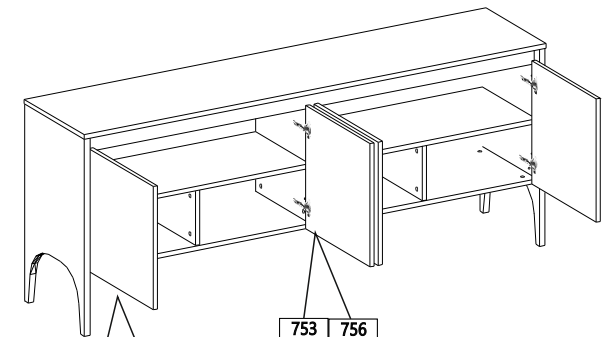

Code	63	62	153	144	159	604	165	3	753	756	758	754	810
Fitting													
Piece	26	26	8	26	14	8	8	16	2	2	2	2	1

3,5x25
arkalık vidası

HINGE WITHOUT STOPPER Ø8 MM WITH DOWEL MASTER CRANK 9

HINGE WITHOUT STOPPER Ø8 MM WITH DOWEL MASTER CRANK 18

HINGE WITHOUT STOPPER Ø8 MM WITH DOWEL MASTER CRANK 18

HINGE WITH STOPPER Ø8 MM WITH DOWEL MASTER CRANK 18

HINGE WITH STOPPER Ø8 MM WITH DOWEL MASTER CRANK 18

HINGE WITH STOPPER Ø8 MM WITH DOWEL MASTER CRANK 9