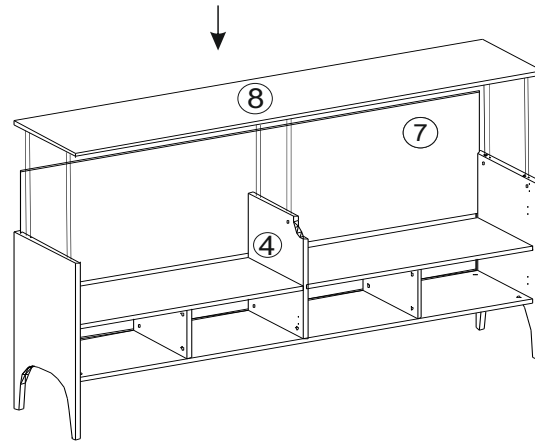

Code	63	62	153	144	159	604	165	3	753	756	758	754	810
Fitting													
Piece	26	26	8	26	14	8	8	16	2	2	2	2	1

3,5x25
arkalık vidası

HINGE WITHOUT STOPPER Ø8 MM WITH DOWEL MASTER CRANK 9

HINGE WITHOUT STOPPER Ø8 MM WITH DOWEL MASTER CRANK 18

HINGE WITHOUT STOPPER Ø8 MM WITH DOWEL MASTER CRANK 18

HINGE WITH STOPPER Ø8 MM WITH DOWEL MASTER CRANK 18

HINGE WITH STOPPER Ø8 MM WITH DOWEL MASTER CRANK 18

HINGE WITH STOPPER Ø8 MM WITH DOWEL MASTER CRANK 9