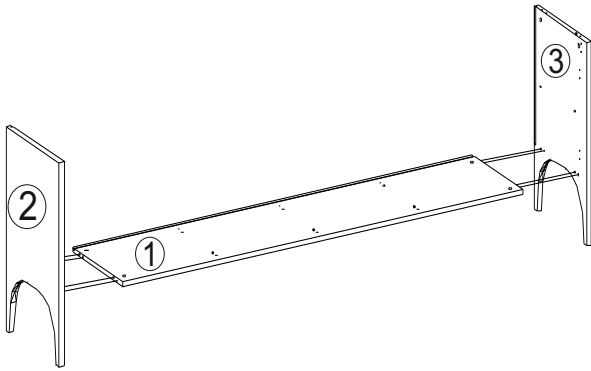

Code	63	62	153	144	159	604	165	3	753	756	758	754	810
Fitting													
Piece	26	26	8	26	14	8	8	16	2	2	2	2	1

3,5x25
arkalık vidası

HINGE WITHOUT STOPPER Ø8 MM WITH DOWEL MASTER CRANK 9

HINGE WITHOUT STOPPER Ø8 MM WITH DOWEL MASTER CRANK 18

HINGE WITHOUT STOPPER Ø8 MM WITH DOWEL MASTER CRANK 18

HINGE WITH STOPPER Ø8 MM WITH DOWEL MASTER CRANK 18

HINGE WITH STOPPER Ø8 MM WITH DOWEL MASTER CRANK 18

HINGE WITH STOPPER Ø8 MM WITH DOWEL MASTER CRANK 9