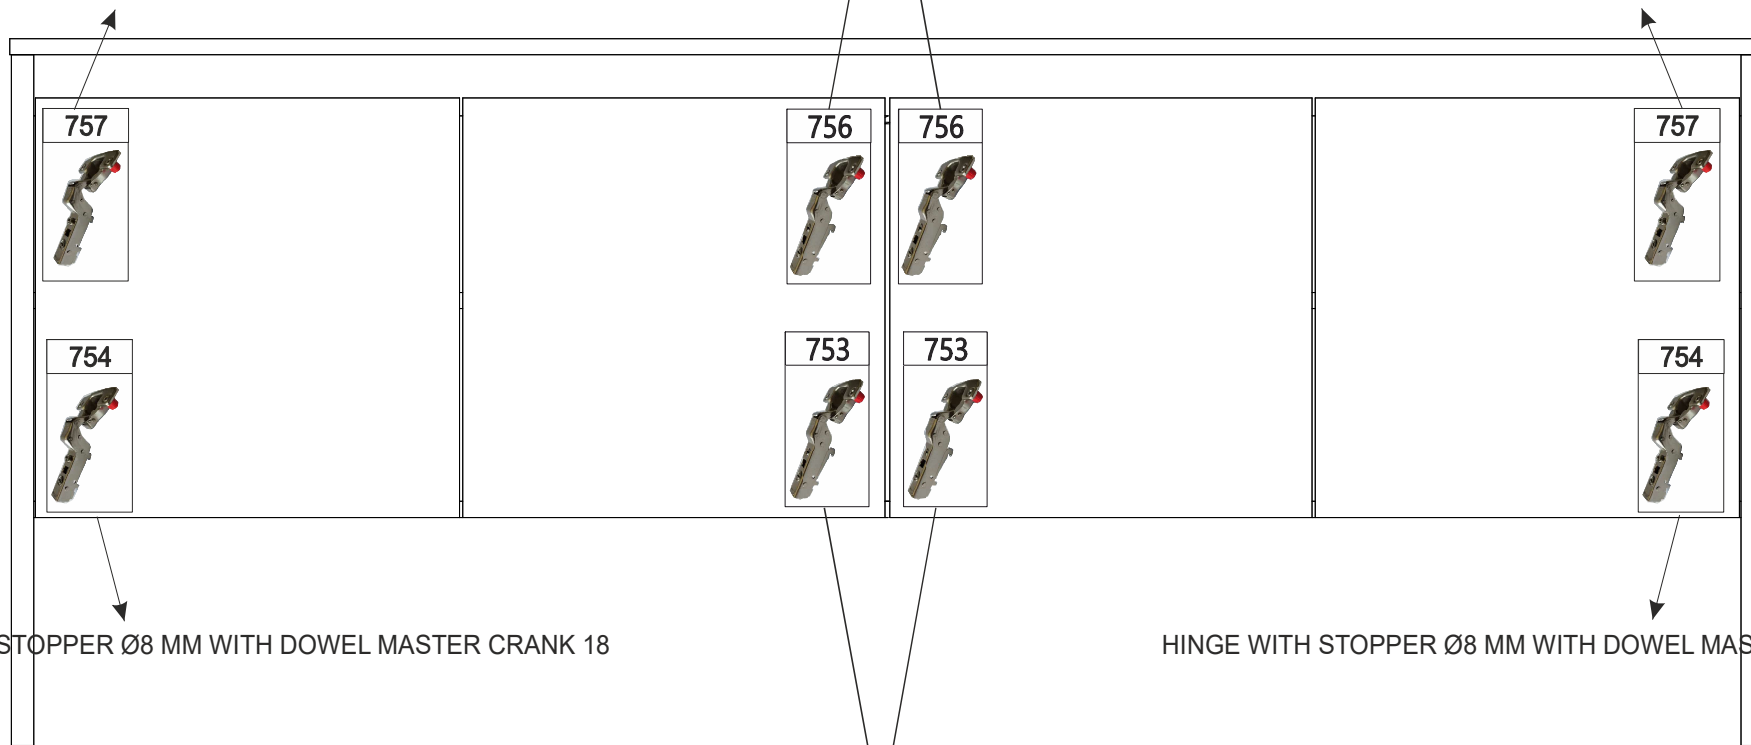

Code	63	62	153	144	159	604	165	3	753	756	758	754	810
Fitting													
Piece	26	26	8	26	14	8	8	16	2	2	2	2	1

3,5x25
arkalık vidası

HINGE WITHOUT STOPPER Ø8 MM WITH DOWEL MASTER CRANK 9

HINGE WITHOUT STOPPER Ø8 MM WITH DOWEL MASTER CRANK 18

HINGE WITHOUT STOPPER Ø8 MM WITH DOWEL MASTER CRANK 18

HINGE WITH STOPPER Ø8 MM WITH DOWEL MASTER CRANK 18

HINGE WITH STOPPER Ø8 MM WITH DOWEL MASTER CRANK 18

HINGE WITH STOPPER Ø8 MM WITH DOWEL MASTER CRANK 9