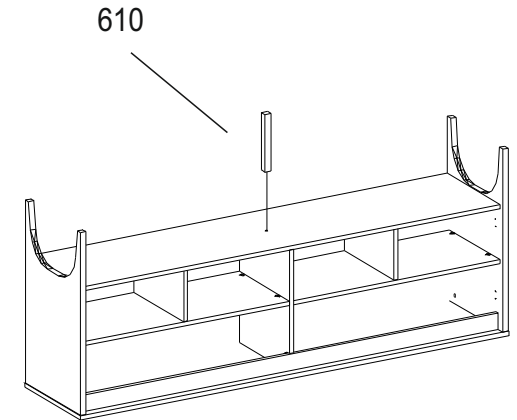

Code	63	62	153	144	159	604	165	3	753	756	758	754	810
Fitting													
Piece	26	26	8	26	14	8	8	16	2	2	2	2	1

3,5x25
arkalık vidası

HINGE WITHOUT STOPPER Ø8 MM WITH DOWEL MASTER CRANK 9

HINGE WITHOUT STOPPER Ø8 MM WITH DOWEL MASTER CRANK 18

HINGE WITHOUT STOPPER Ø8 MM WITH DOWEL MASTER CRANK 18

HINGE WITH STOPPER Ø8 MM WITH DOWEL MASTER CRANK 18

HINGE WITH STOPPER Ø8 MM WITH DOWEL MASTER CRANK 18

HINGE WITH STOPPER Ø8 MM WITH DOWEL MASTER CRANK 9