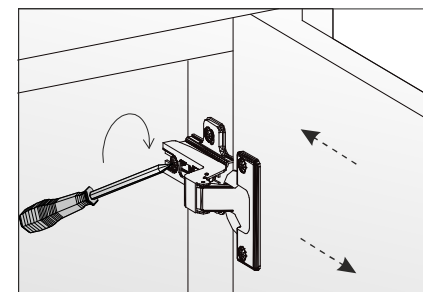

Code	63	62	153	144	159	604	165	3	753	756	758	754	810
Fitting													
Piece	26	26	8	26	14	8	8	16	2	2	2	2	1

3,5x25
arkalık vidası

HINGE WITHOUT STOPPER Ø8 MM WITH DOWEL MASTER CRANK 9

HINGE WITHOUT STOPPER Ø8 MM WITH DOWEL MASTER CRANK 18