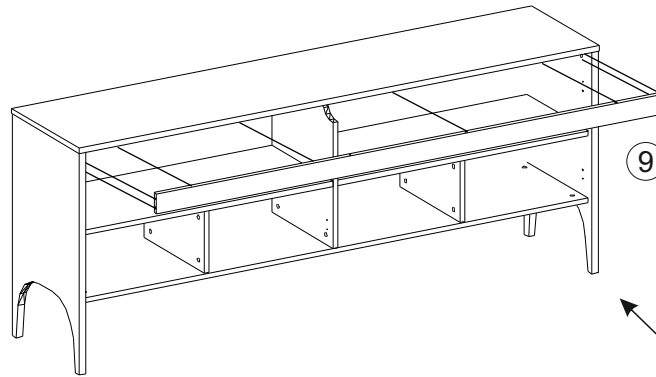

Code	63	62	153	144	159	604	165	3	753	756	758	754	810
Fitting													
Piece	26	26	8	26	14	8	8	16	2	2	2	2	1

3,5x25
arkalık vidası

HINGE WITHOUT STOPPER Ø8 MM WITH DOWEL MASTER CRANK 9

HINGE WITHOUT STOPPER Ø8 MM WITH DOWEL MASTER CRANK 18

HINGE WITHOUT STOPPER Ø8 MM WITH DOWEL MASTER CRANK 18

HINGE WITH STOPPER Ø8 MM WITH DOWEL MASTER CRANK 18

HINGE WITH STOPPER Ø8 MM WITH DOWEL MASTER CRANK 18

HINGE WITH STOPPER Ø8 MM WITH DOWEL MASTER CRANK 9