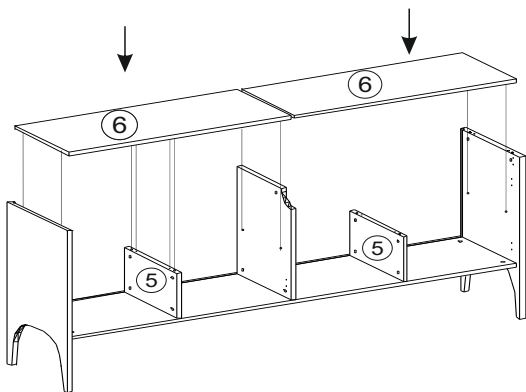

Code	63	62	153	144	159	604	165	3	753	756	758	754	810
Fitting													
Piece	26	26	8	26	14	8	8	16	2	2	2	2	1

3,5x25
arkalık vidası

HINGE WITHOUT STOPPER Ø8 MM WITH DOWEL MASTER CRANK 9

HINGE WITHOUT STOPPER Ø8 MM WITH DOWEL MASTER CRANK 18

HINGE WITHOUT STOPPER Ø8 MM WITH DOWEL MASTER CRANK 18

HINGE WITH STOPPER Ø8 MM WITH DOWEL MASTER CRANK 18

HINGE WITH STOPPER Ø8 MM WITH DOWEL MASTER CRANK 18

HINGE WITH STOPPER Ø8 MM WITH DOWEL MASTER CRANK 9