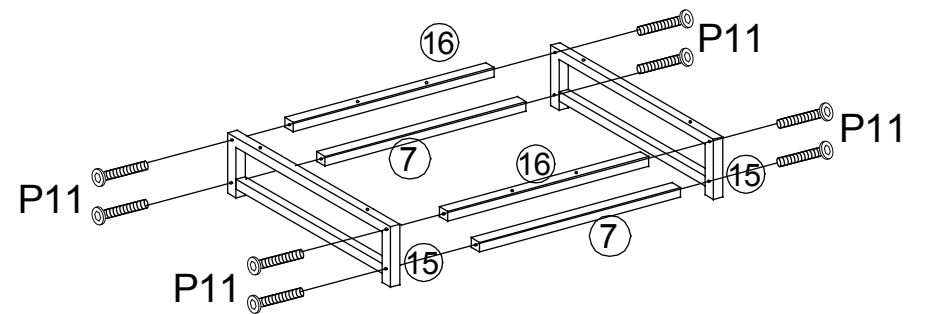

ΟΔΗΓΙΕΣ ΣΥΝΑΡΜΟΛΟΓΗΣΗΣ / ASSEMBLING INSTRUCTIONS / Инструкция за сглобяване

2

P1		24 PCS
P2		24 PCS
P3		M4X35mm 14 PCS
P4		M8X30mm 12 PCS
P5		M3.5X12mm 44 PCS
P6		3 SETS CLDL DR CR

P7		M5X40mm 4 PCS
P8		1 PC
P9		3 PCS
P10		2 PCS
P11		M6X35mm 8 PCS
P12		M6X25mm 8 PCS
P13		4 PCS
P14		2 PCS

3

4

5

6

7

8

9

10

Απαραίτητη η στήριξη στον τοίχο

Mounting to the wall is required

Необходимо е да бъде захванато
за стената