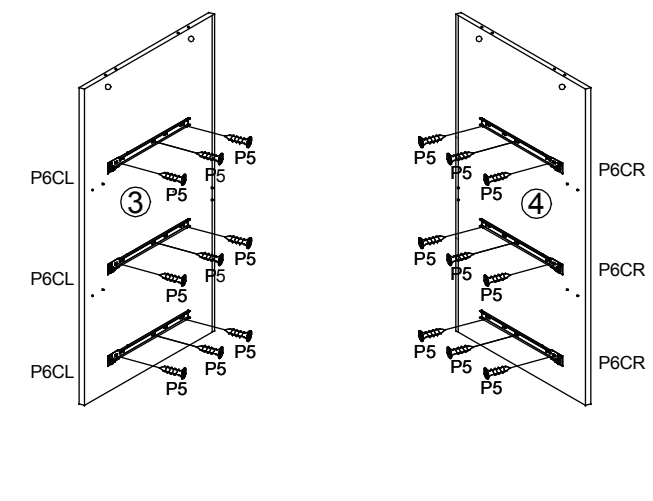

ΟΔΗΓΙΕΣ ΣΥΝΑΡΜΟΛΟΓΗΣΗΣ / ASSEMBLING INSTRUCTIONS / Инструкция за сглобяване

2

P1		24 PCS
P2		24 PCS
P3		M4X35mm 14 PCS
P4		M8X30mm 12 PCS
P5		M3.5X12mm 44 PCS
P6		3 SETS CLDL DR CR

P7		M5X40mm 4 PCS
P8		1 PC
P9		3 PCS
P10		2 PCS
P11		M6X35mm 8 PCS
P12		M6X25mm 8 PCS
P13		4 PCS
P14		2 PCS

Απαραίτητη η στήριξη στον τοίχο

Mounting to the wall is required

Необходимо е да бъде захванато
за стената