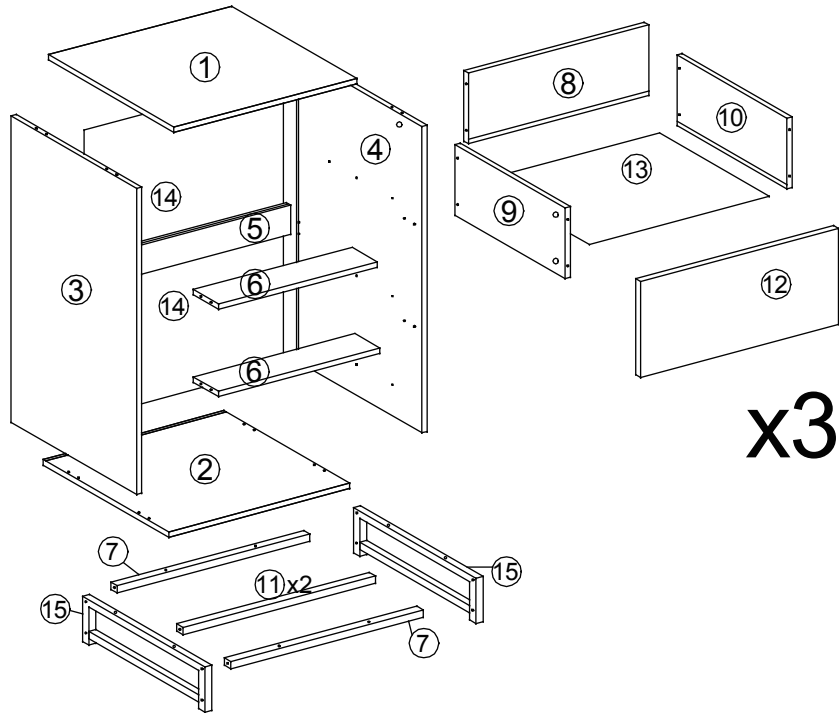

ΟΔΗΓΙΕΣ ΣΥΝΑΡΜΟΛΟΓΗΣΗΣ / ASSEMBLING INSTRUCTIONS / Инструкция за сглобяване

2

P1		24 PCS
P2		24 PCS
P3		M4X35mm 14 PCS
P4		M8X30mm 12 PCS
P5		M3.5X12mm 44 PCS
P6		3 SETS CLDL DR CR

P7		M5X40mm 4 PCS
P8		1 PC
P9		3 PCS
P10		2 PCS
P11		M6X35mm 8 PCS
P12		M6X25mm 8 PCS
P13		4 PCS
P14		2 PCS

3

4

5

6

7

8

9

10

Απαραίτητη η στήριξη στον τοίχο

Mounting to the wall is required

Необходимо е да бъде захванато
за стената